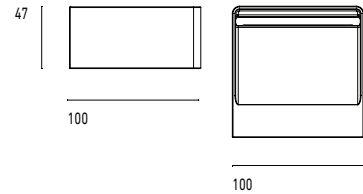

102 10 500001.010

Model

Name	Fade 100 Type 1 Indirect Wall Uplighter
Finish	Structured White
Area	Indoor / Outdoor

System

Power	10W
Voltage	24V-DC
Colour Temperature	3000°K
Luminous Flux	926lm
CRI	Ra80
Chromaticity	<3 McAdam Step Ellipse
Articulation	Fixed
Ingress Protection	IP65
Control Device	Remote
Class	III